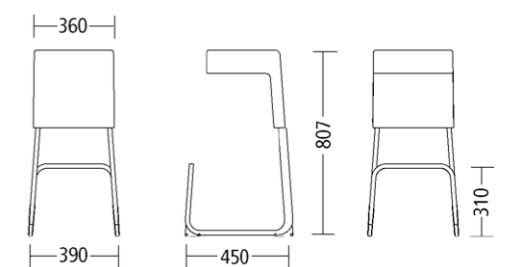

Design: greutmann bolzern

Barstool 2240-101

W 390 / D 450 / H 807 / H of footrest 310

W= width / D = depth / H = total height / dimensions in mm

Standard model:

Frame: precision tubular steel 18/18 mm, rounded edges, plastic glides. Seat: moulded expanded plastic, padded, seat upholstery as per collection. Metal surface powdercoated as per colour chart or chromeplated at extra charge.